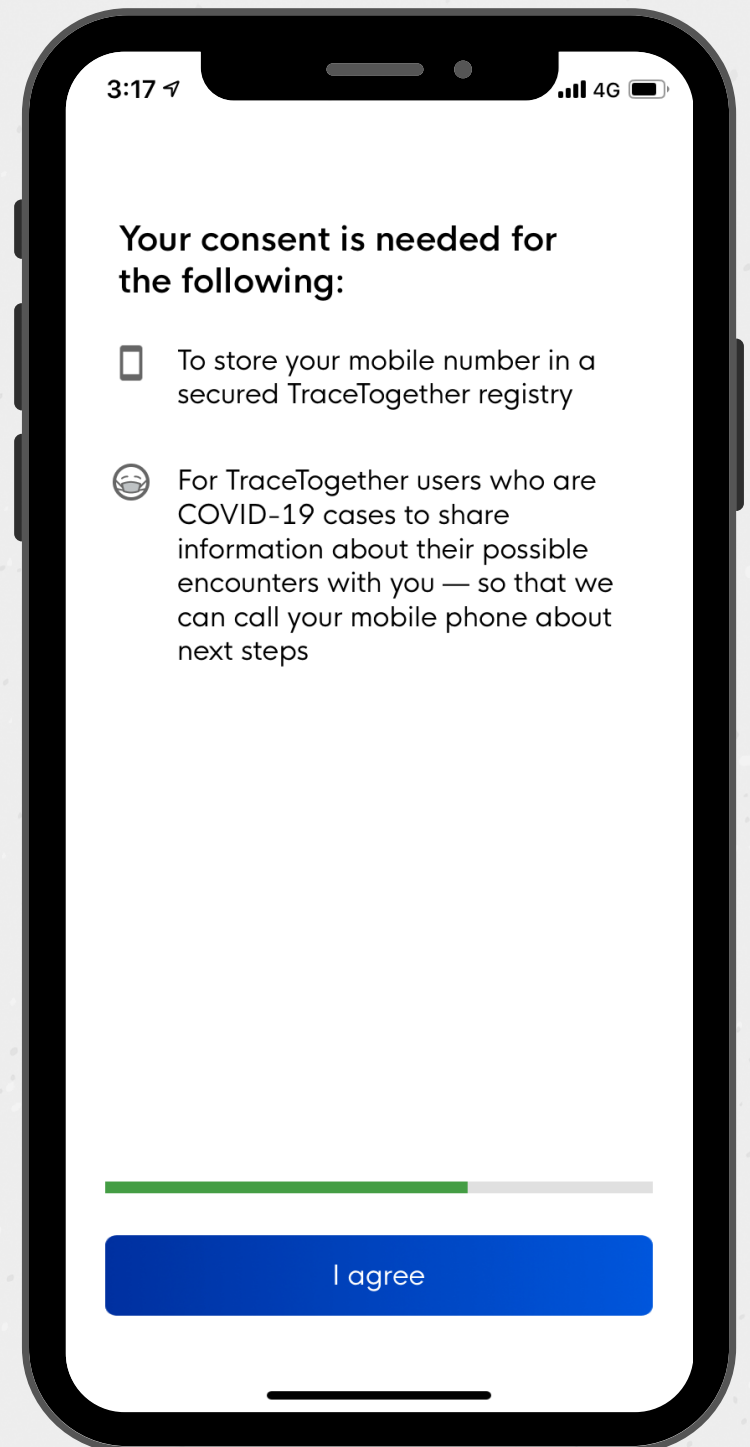

TraceTogether

Step 1: Download the TraceTogether mobile app on Google Play or App Store:

SCAN ME

TraceTogether

Step 2: Enter your Singapore-registered mobile number.

A One-Time Pin (OTP) will be sent to your mobile number.

3:16 4G

Enter your mobile number to be contacted

+ 65

We'll text you a One-Time Pin (OTP).

Setting up for your family? Use their number instead of yours.

Get OTP

TraceTogether

Step 3: Provide (a) consent to register your mobile number with TraceTogether and;

(b) consent to share your mobile number with MOH if you are identified as a COVID-19 case, or a close contact of a known case.

TraceTogether

Step 4: Turn on Bluetooth and enable the necessary permissions for TraceTogether to function.