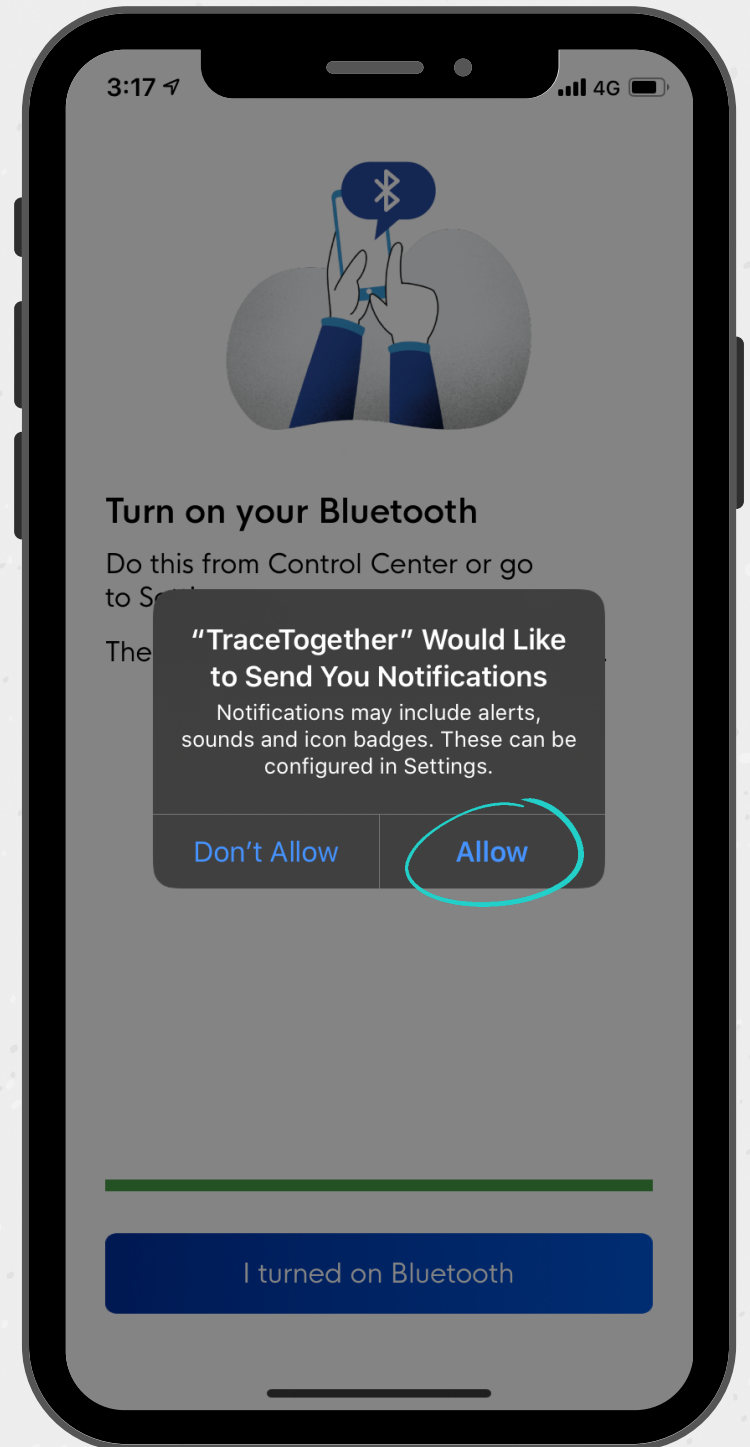

(b) consent to share your mobile number with MOH if you are identified as a COVID-19 case, or a close contact of a known case.

TraceTogether

Step 4: Turn on Bluetooth and enable the necessary permissions for TraceTogether to function.

- ✓ Do keep push notifications turned on, so that you can be alerted when your Bluetooth is switched off unintentionally, and TraceTogether is not working.

TraceTogether

Step 4: Turn on Bluetooth and enable the necessary permissions for TraceTogether to function.