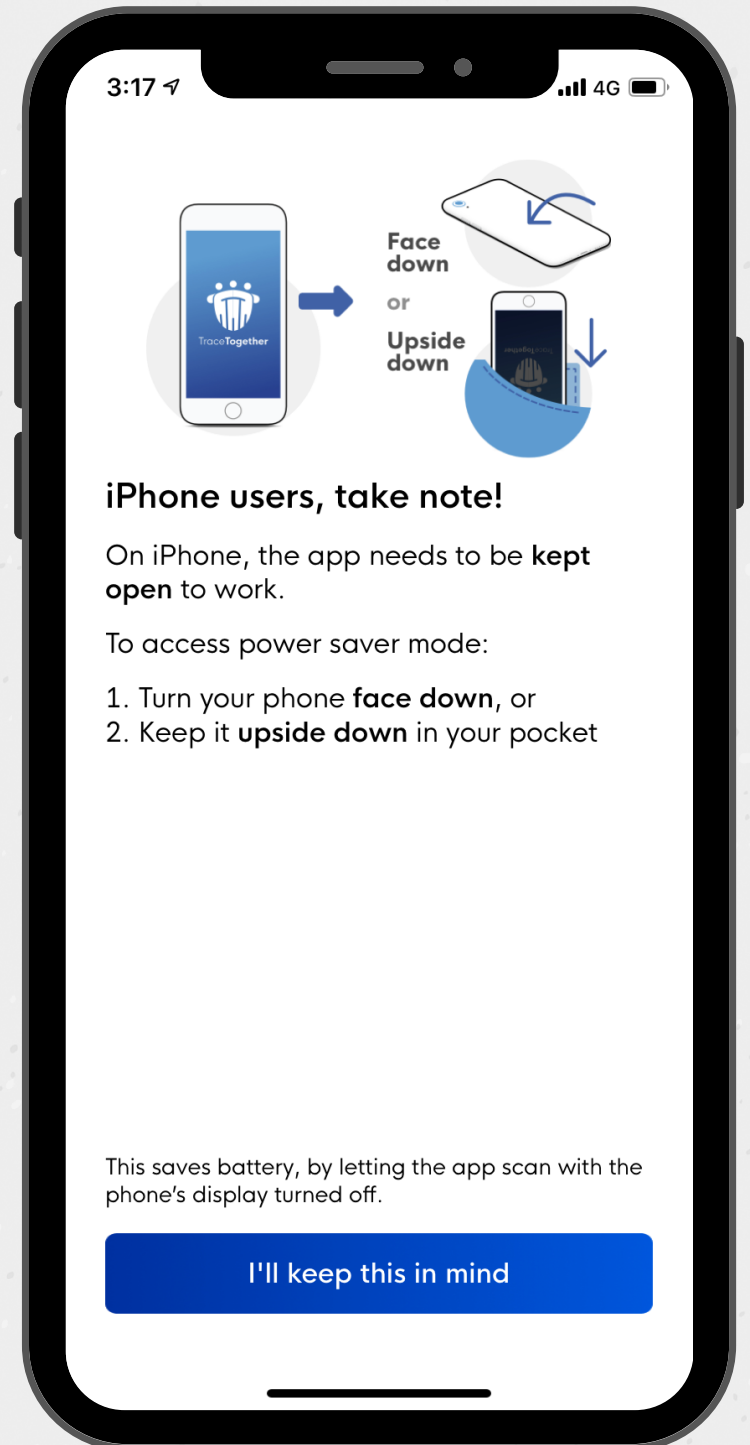

- ✓ Do keep push notifications turned on, so that you can be alerted when your Bluetooth is switched off unintentionally, and TraceTogether is not working.

TraceTogether

Step 4: Turn on Bluetooth and enable the necessary permissions for TraceTogether to function.

- ✔ Do keep push notifications turned on, so that you can be alerted when your Bluetooth is switched off unintentionally, and TraceTogether is not working.

TraceTogether

iPhone users to take note:

Keep the app open in power saver mode, especially in meetings, public spaces, and public transport.