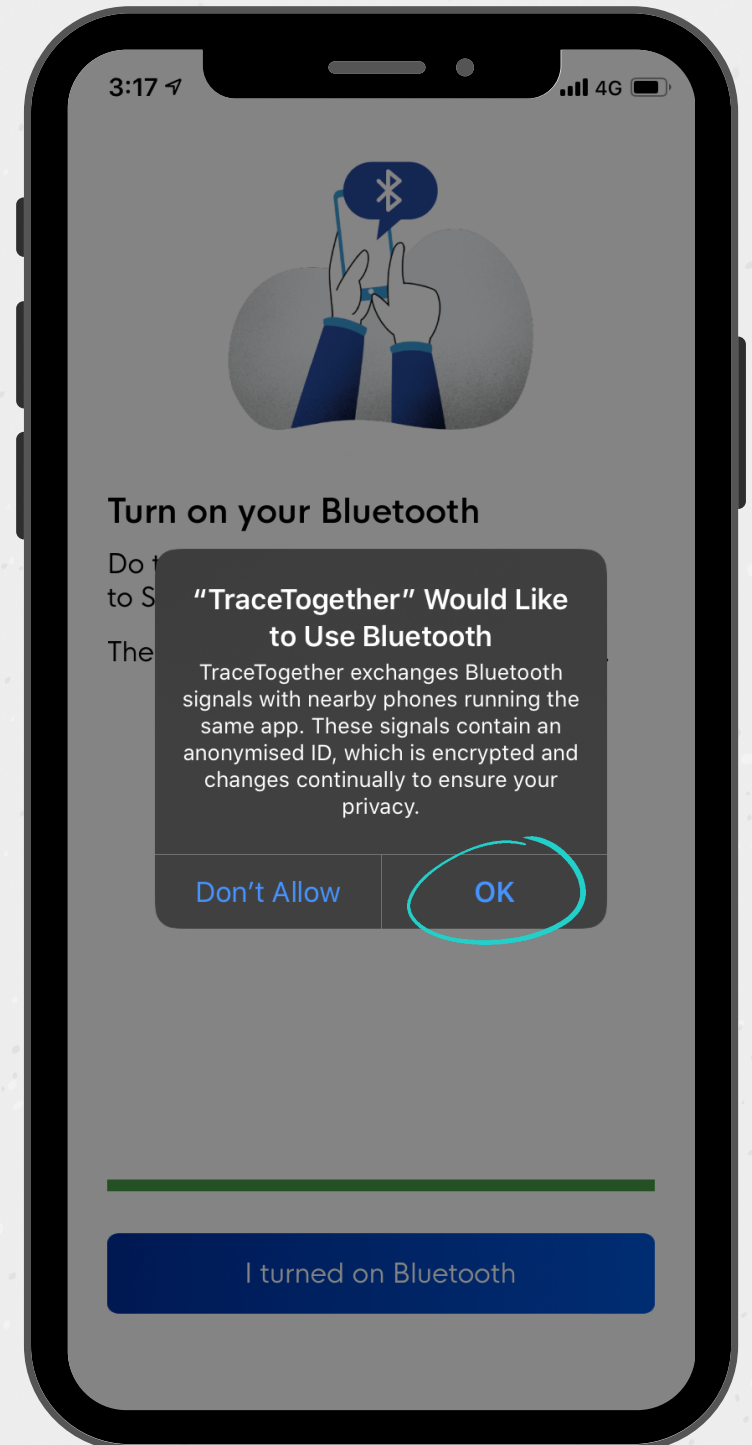

TraceTogether

Step 1: Download the TraceTogether mobile app on Google Play or App Store:

SCAN ME

TraceTogether

Step 2: Enter your Singapore-registered mobile number.

A One-Time Pin (OTP) will be sent to your mobile number.

(b) consent to share your mobile number with MOH if you are identified as a COVID-19 case, or a close contact of a known case.

TraceTogether

Step 4: Turn on Bluetooth and enable the necessary permissions for TraceTogether to function.

- ✓ Do keep push notifications turned on, so that you can be alerted when your Bluetooth is switched off unintentionally, and TraceTogether is not working.

TraceTogether

Step 4: Turn on Bluetooth and enable the necessary permissions for TraceTogether to function.