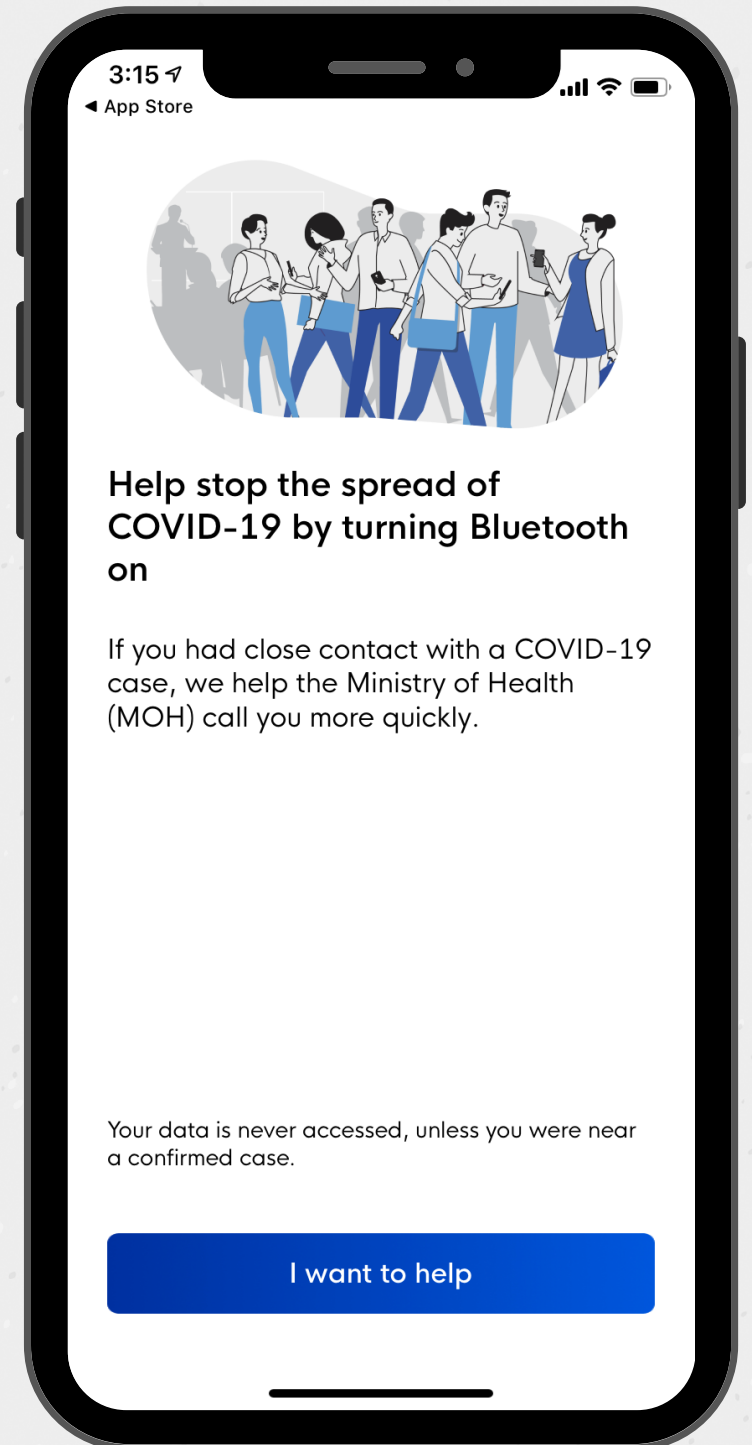

TraceTogether

Step 1: Download the TraceTogether mobile app on Google Play or App Store:

SCAN ME

TraceTogether

Step 2: Enter your Singapore-registered mobile number.

A One-Time Pin (OTP) will be sent to your mobile number.

3:16 4G

Enter your mobile number to be contacted

+ 65

We'll text you a One-Time Pin (OTP).

Setting up for your family? Use their number instead of yours.

Get OTP

TraceTogether

Step 3: Provide (a) consent to register your mobile number with TraceTogether and;