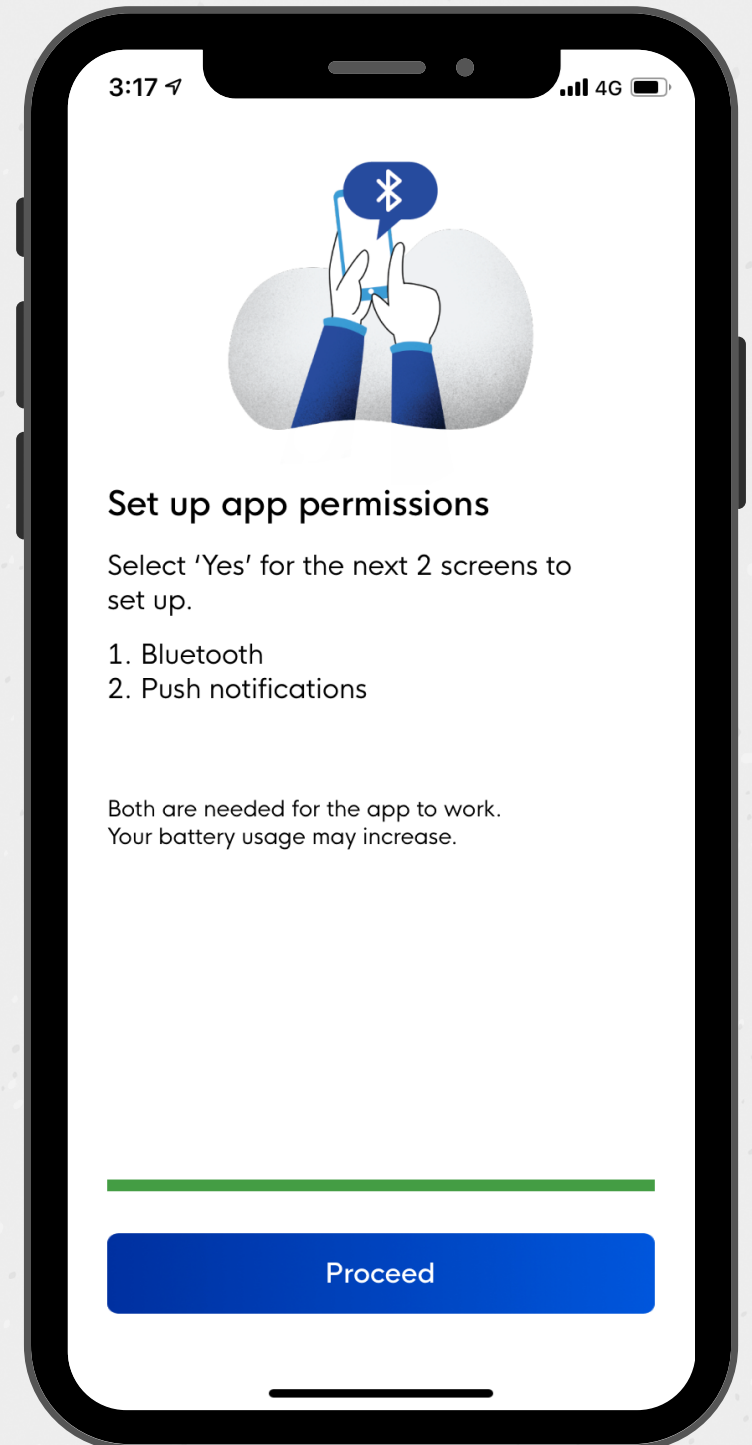

TraceTogether

Step 4: Turn on Bluetooth and enable the necessary permissions for TraceTogether to function.

- ✓ Do keep push notifications turned on, so that you can be alerted when your Bluetooth is switched off unintentionally, and TraceTogether is not working.